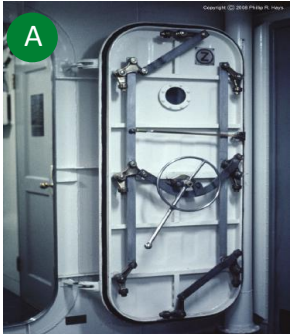

Marine, Offshore and Naval Range

COLTRACO
Ultrasonics | since 1987

C. Pipework Integrity

Pipework Integrity Inspection
Portapepe™

Pipework and Hull Plate Corrosion
Testing with Thickness Gauges

Portagaugue™ 3 Portagaugue™ 4

A. Watertight & Room Integrity

Hatch Covers, MCTs, WT Doors
Portascanner™ Watertight

Continuous 10-Day Monitoring Add-On
Permascanner™ Hi-Life Generator

Room Integrity Leak Detection
Portascanner™ ISO 14520