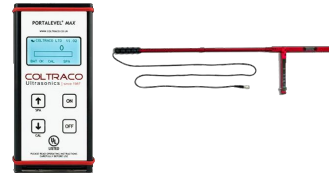

A. Watertight & Room Integrity

Hatch Covers, MCTs, WT Doors
Portascanner™ Watertight

Continuous 10-Day Monitoring Add-On
Permascanner™ Hi-Life Generator

Room Integrity Leak Detection
Portascanner™ ISO 14520

Continuous Monitoring Solution
Permascanner™ Dynamic

Semi-Fixed Monitoring Solutions
Portascanner™ MCT
Portascanner™ WT Door
Portascanner™ CO2 Room

B. Fire Suppression Systems

Liquid Level Indicators
Portalevel™ MAX Marine